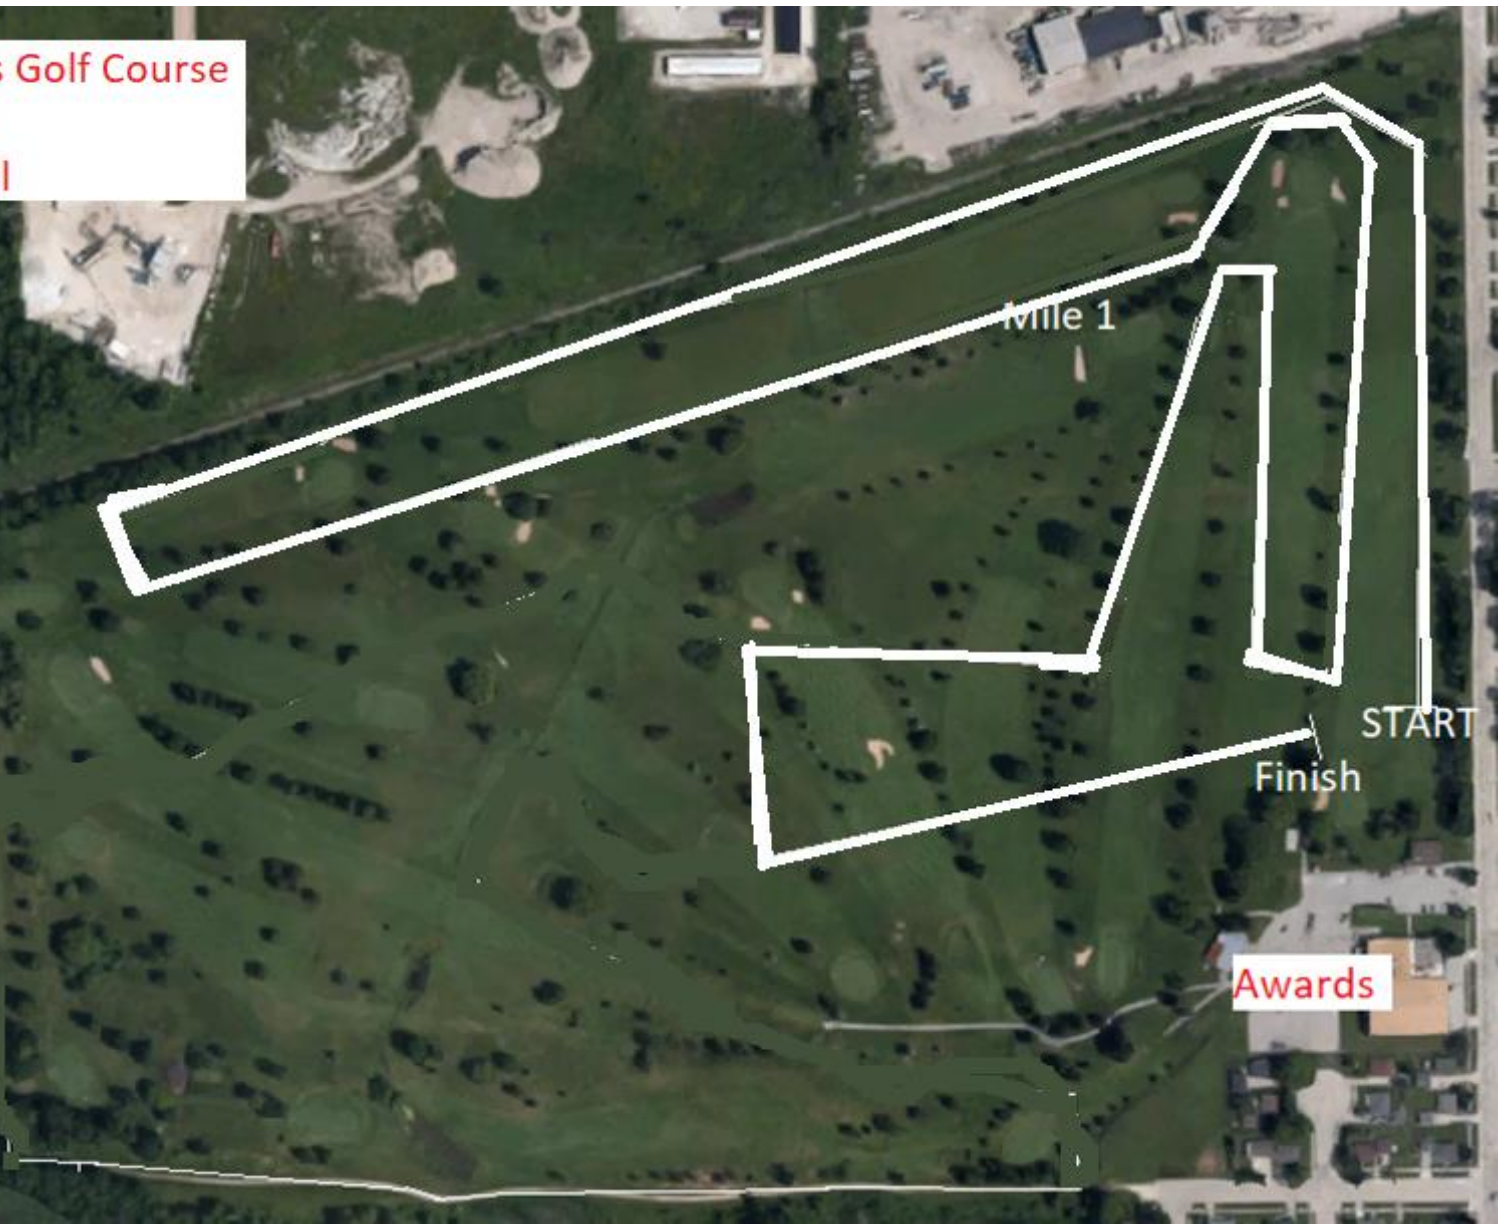

Meadow Links Golf Course
3200 Meters
Middle School

Mile 1

START
Finish

Awards